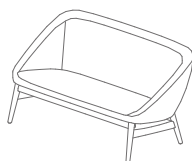

Sushi

collaborative seating by Matzform

The Sushi Chair is elegantly comfortable. Slender, turned legs support a comfortable chair with minimalist lines typically finished off with high-quality woolen upholstery to create a timeless aesthetic. The design of the Sushi series is quite typical for the time, but beneath the simple lines of this easy chair is in fact an inner frame constructed in accordance with the finest of carpentry traditions.

Sushi

by Matzform

FEATURES

FRAME: Solid wood and plywood inside with glued and screwed joints.

FINISH: Wood frame outside with natural oak, optional with teak stained oak, walnut stained oak.

FOAM: Polyurethane foam with CAL117.

UPHOLSTERY:

Surface1: The fabric of the seat cushion

Surface2: The fabric of the carcass

Sushi Chair

700 W

Sushi Sofa

1440 W

Sushi 3 Seater