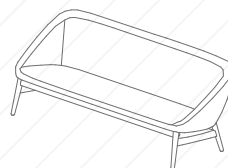

Sushi

collaborative seating by Matzform

The Sushi Chair is elegantly comfortable. Slender, turned legs support a comfortable chair with minimalist lines typically finished off with high-quality woolen upholstery to create a timeless aesthetic. The design of the Sushi series is quite typical for the time, but beneath the simple lines of this easy chair is in fact an inner frame constructed in accordance with the finest of carpentry traditions.

Sushi

by Matzform

FEATURES

FRAME: Solid wood and plywood inside with glued and screwed joints.

FINISH: Wood frame outside with natural oak, optional with teak stained oak, walnut stained oak.

FOAM: Polyurethane foam with CAL117.

UPHOLSTERY:

Surface1: The fabric of the seat cushion

Surface2: The fabric of the carcass

Sushi Chair

700 W

Sushi Sofa

1440 W

Sushi 3 Seater

1990 W

H: 760 mm
D: 730 mm