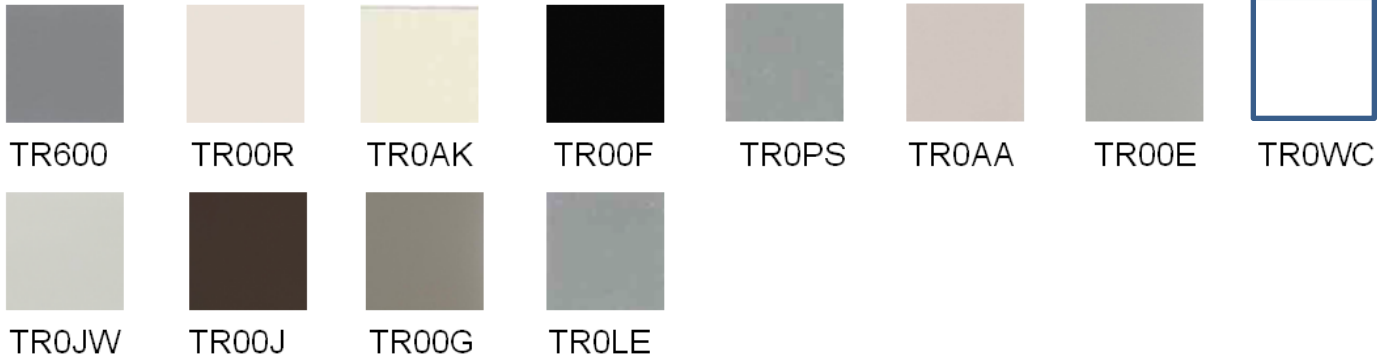

Flip Top

Depth: 80mmD
Width: 200mmW
Height: 555mmH

Cable Base

Depth: 80mm
Width: 555mm

Infinity Conference Table

Finishes

Trim Color

Trim Color for Accent Plate only

HPL Color

Infinity Conference Table

Finishes

Wood Color

ADC01
Medium Cherry

ADC02
Cherry

ADO01
Oak

ADO02
Natural Oak

ADA01
Cassia Siamea

ADMP1
Natural Maple

ADMP2
Maple

ADW01
Natural Walnut

ADW02
Espresso Walnut

ADB01
Beech

Edge-banding Color

HP034
Beige