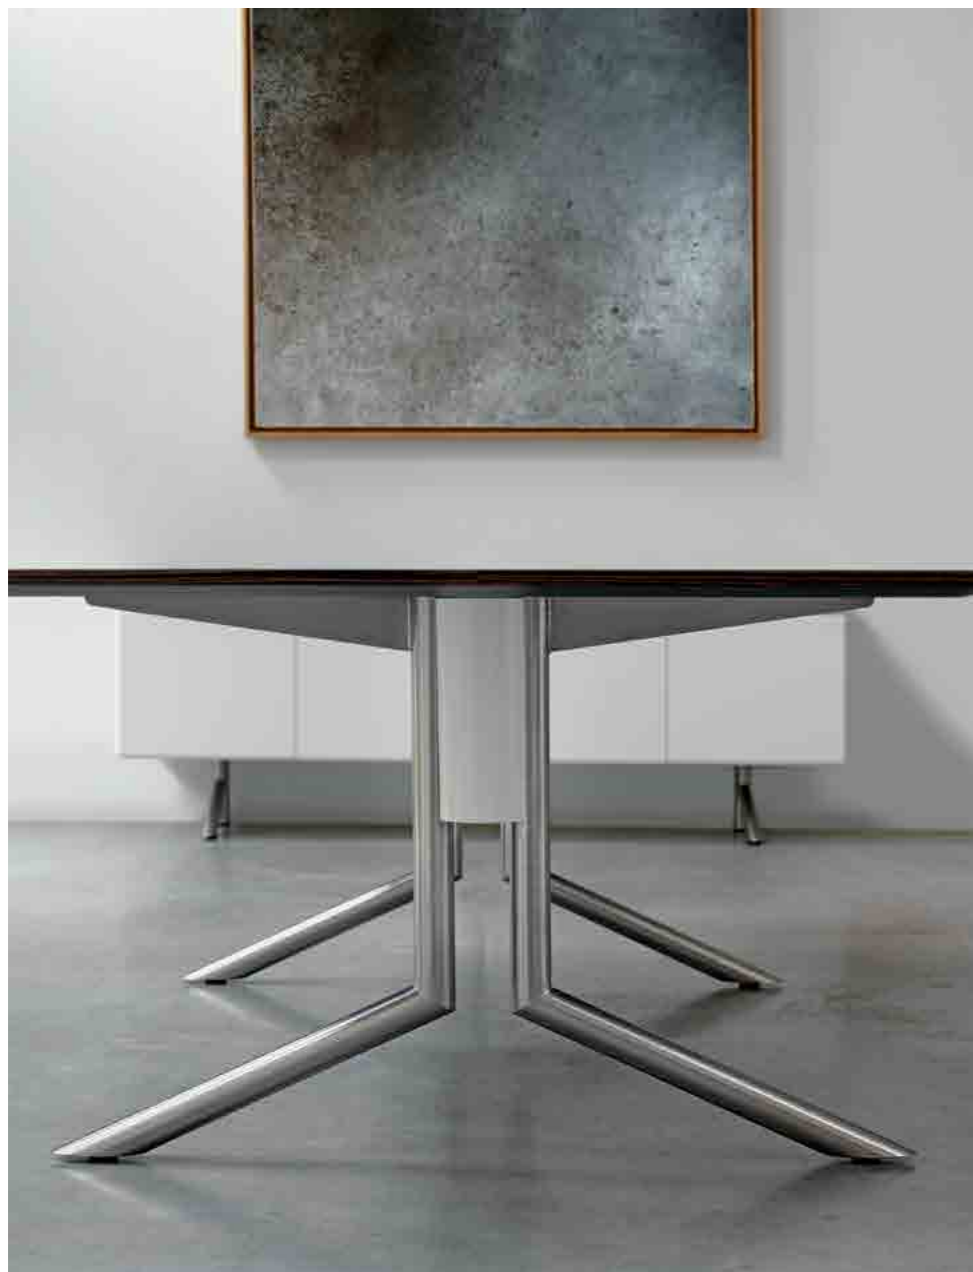

## Introducing Audience Executive

The Audience Executive range delivers a modern take on executive furniture. This unique collection is firmly anchored in a contemporary style without sacrificing functionality and the integration of technology.

The executive table is a tribute to the traditional stand-alone desk on two pedestals. The hanging storage units conceal a projector, permitting impromptu or confidential meetings from the comfort of your office.

The Audience Executive and Audience Conference ranges are the perfect blend of elegance and functionality to support contemporary commercial and home office areas.

1

2

3

4

5

1. Sliding leather desk pad
2. Hanging storage unit (lacquered)
3. Multimedia hanging storage unit for printer or projector
4. Pencil tray
5. Lacquered mobile pedestals 2 and 3 drawers