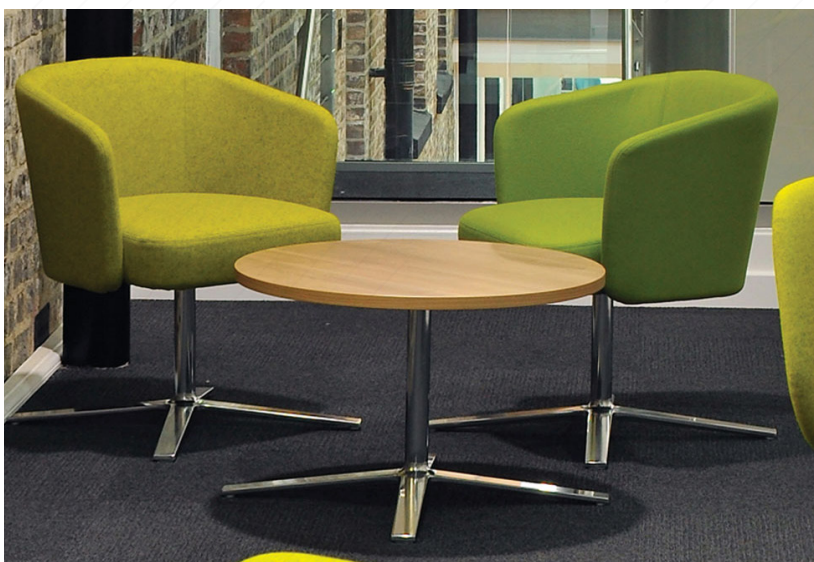

Elan

occasional tables by Orangebox

Elan is a modern, simplistic occasional table on a four star base. Available on three different heights, it can be used either at work or occasional table, with either a solid or glass top or a wooden melamine top. Elan's simplicity and adaptability mean that it can be used almost universally, whatever your requirements.

Elan

by Orangebox

FEATURES

TABLETOP: 25mm LPL in Beech finish with square edge as standard.

GLASS: 10mm Clear or Frosted Toughened Glass as optional upcharges.

BASE: Die-cast aluminium Flat 4 star base with column finished in Metallic Silver.

FEET: Nylon glide default option for general use.

ADDITIONAL OPTIONS

- Tabletop: Beech as standard. Additional options: White, Nature Maple, or Walnut.
- Chamfered edge available.
- Clear Toughened glass or Frosted Toughened glass also available with Polished Chamfered edge as standard.
- Glide Options: Nylon (standard); Soft glide (stone, slate, terracotta, etc); Super glide (sisal carpet, wool, nylon tiles, cork, etc); Stop glide (laminated, smooth wood, marble, etc).
- Polished aluminium base and chrome column available

Circular

Curved Square

700Ø
800Ø

700x700
800x800

350H

450H

750H

All rights reserved by Haworth.